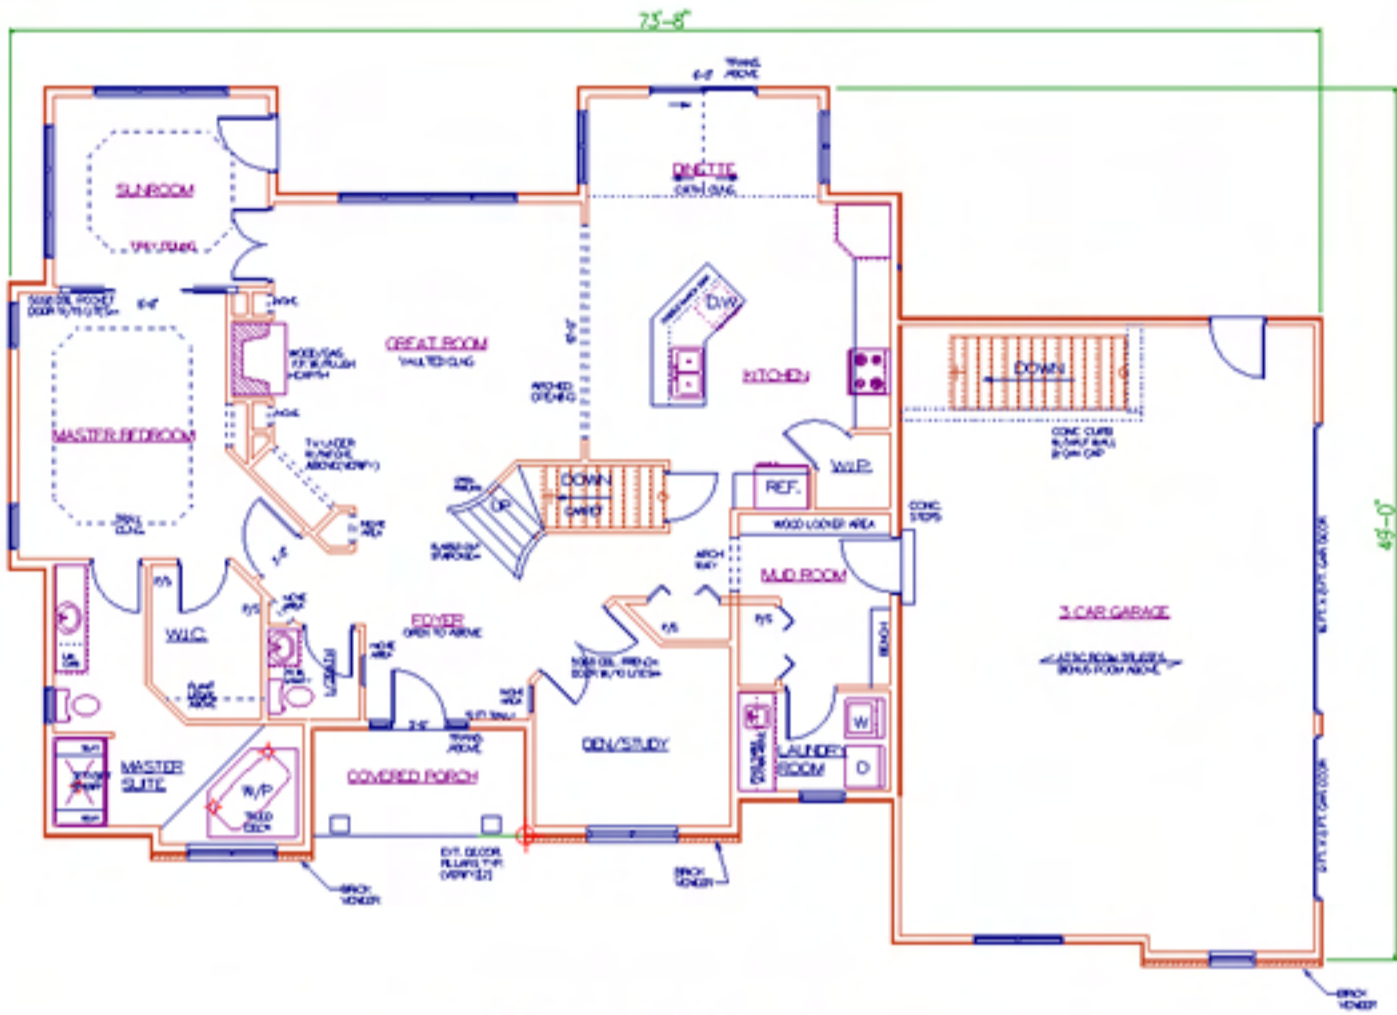

1840 SQ. FT. MAIN
 1015 SQ. FT. 2ND STORY
 2855 SQ. FT. TOTAL

CHESAPEAKE

1840 SQ. FT.

MAIN FLOOR PLAN

2ND STORY FLOOR PLAN
 1015 SQ. FT.