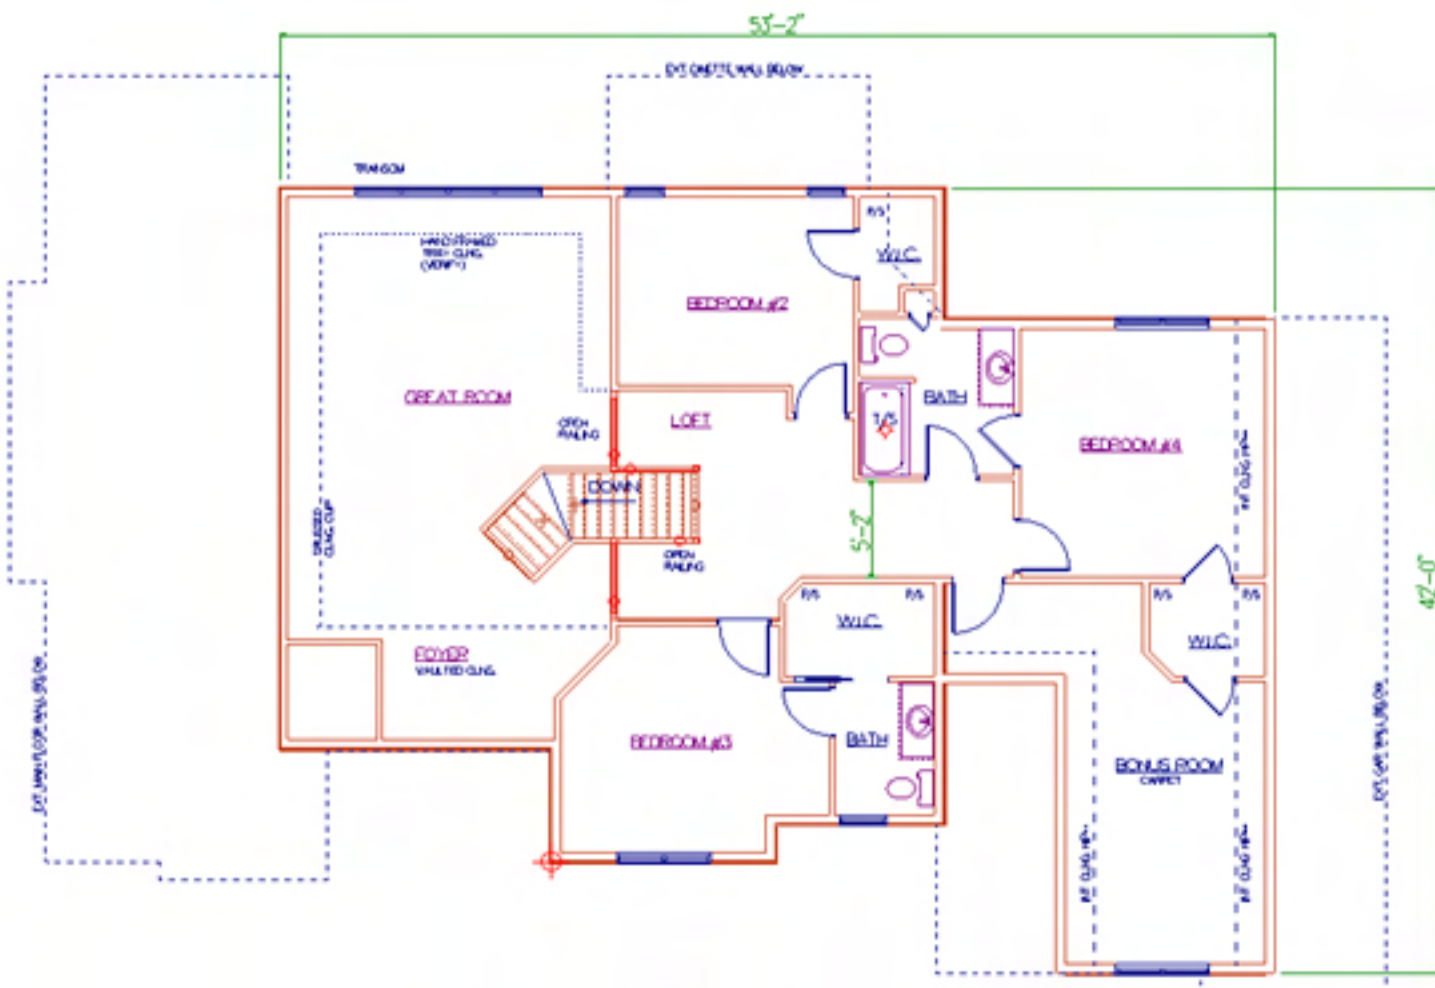

1840 SQ. FT. MAIN
 1015 SQ. FT. 2ND STORY
 2855 SQ. FT. TOTAL

CHESAPEAKE

1840 SQ. FT.

MAIN FLOOR PLAN

2ND STORY FLOOR PLAN
 1015 SQ. FT.