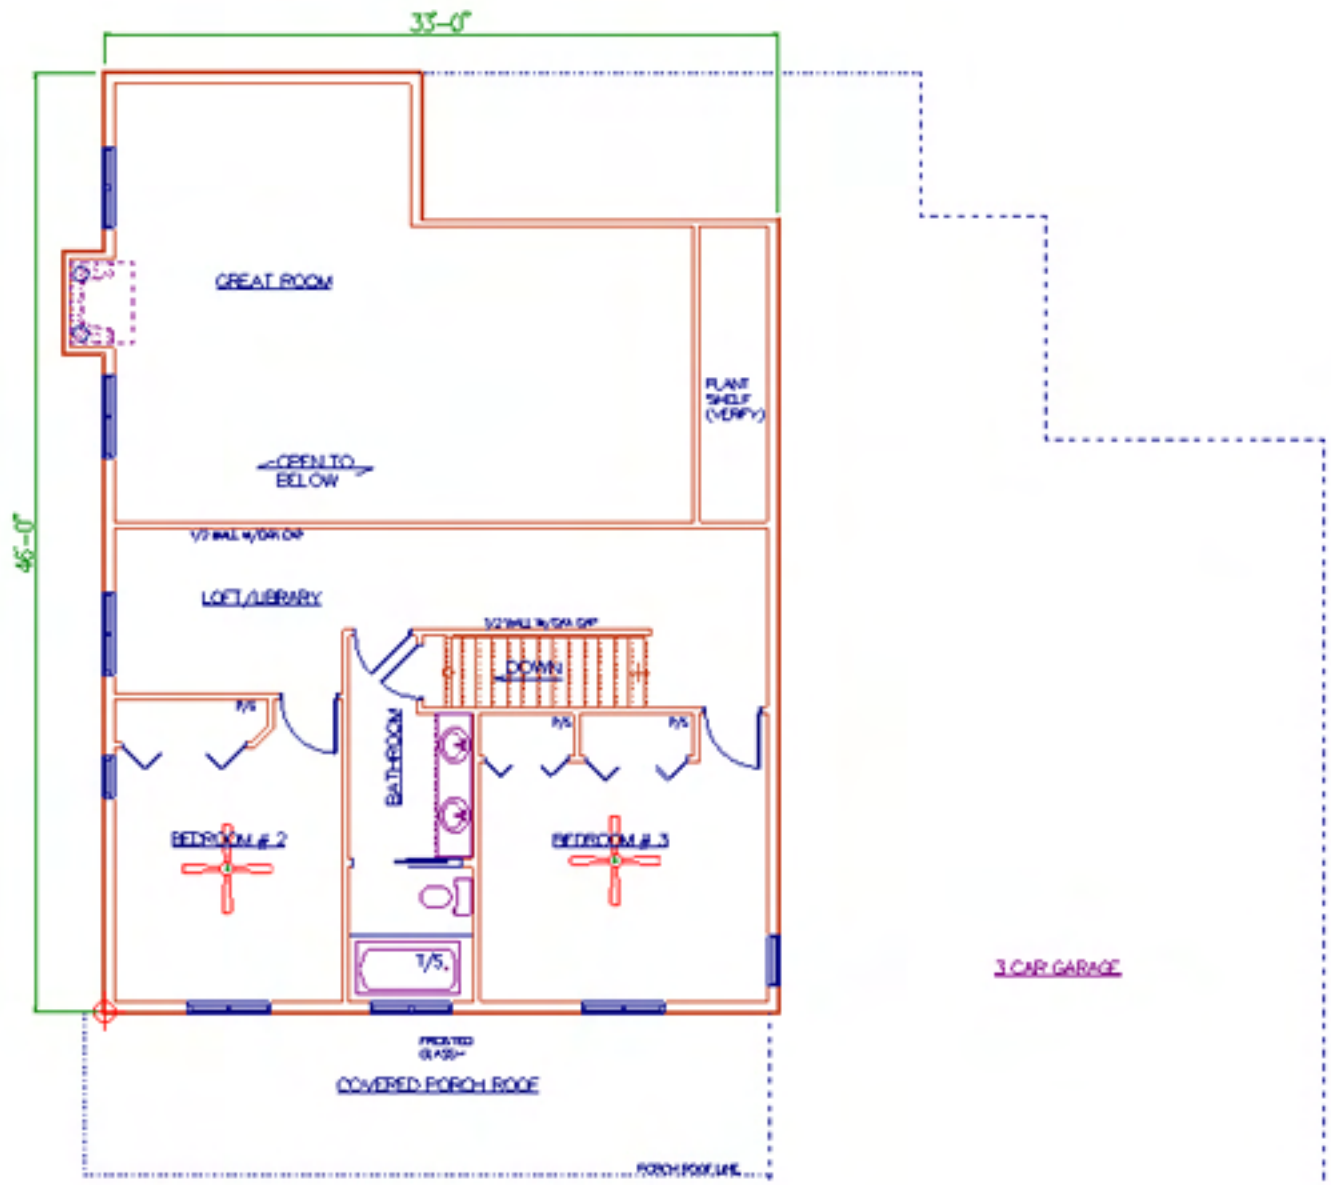

2062 SQ. FT. MAIN FLOOR
 560 SQ. FT. 2ND STORY
 2622 SQ. FT. TOTAL

HOMESTEAD

2062 SQ. FT.

MAIN FLOOR PLAN

560 SQ. FT.

2ND STORY FLOOR PLAN