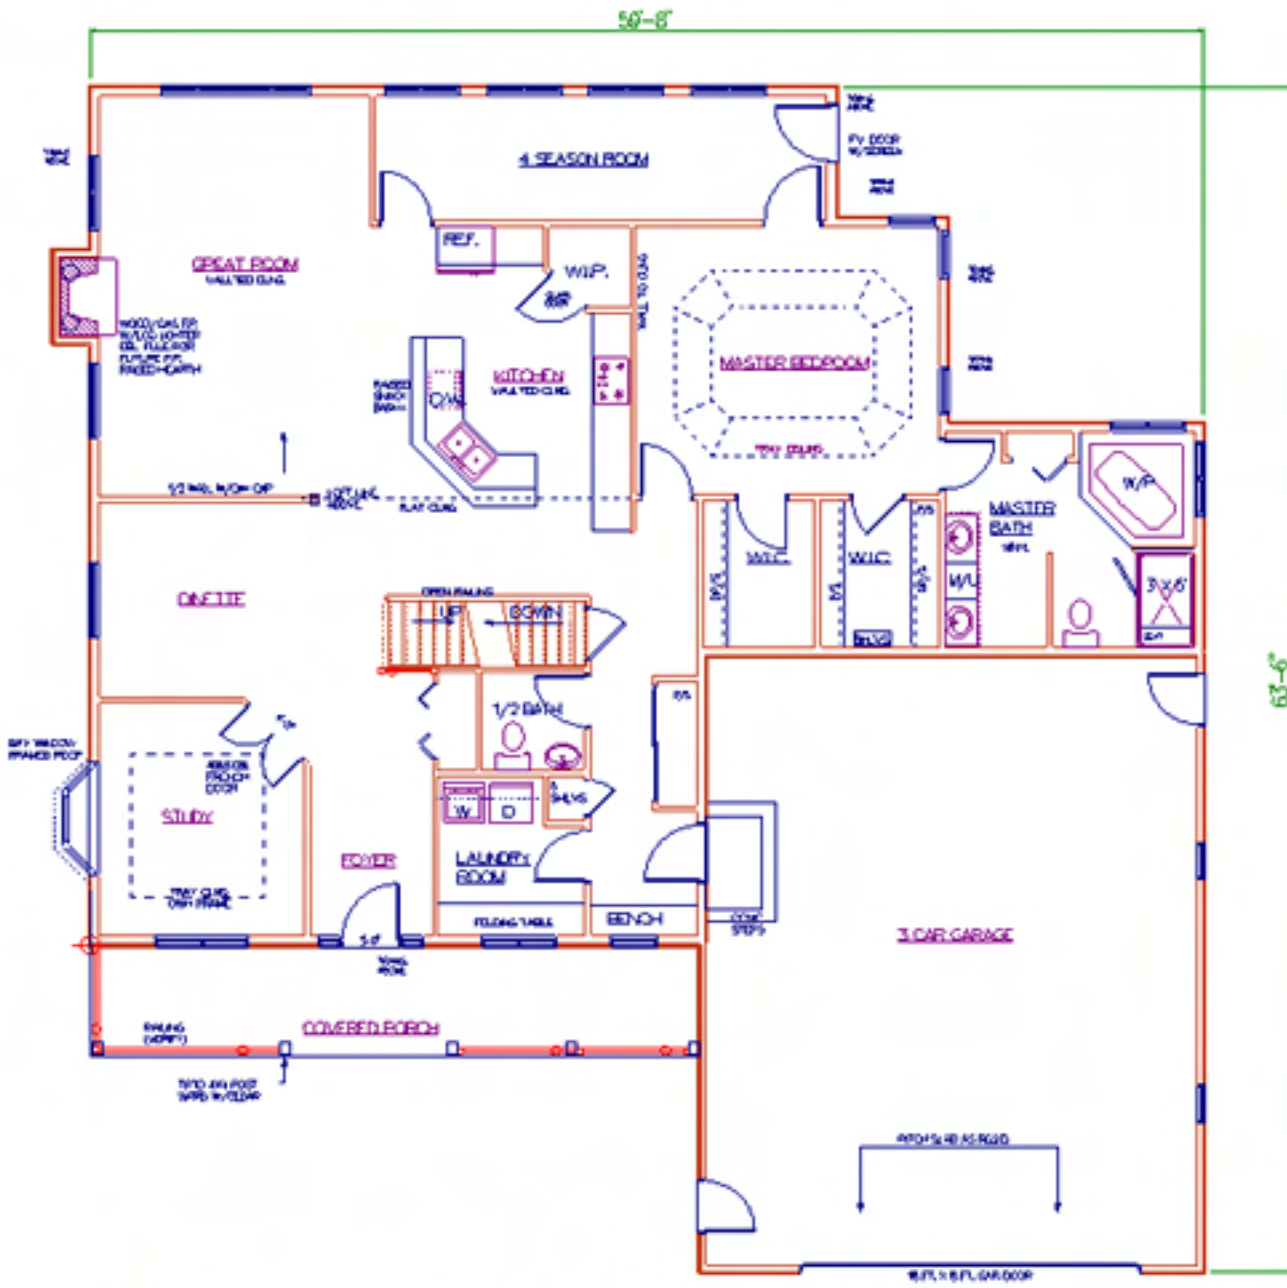

2062 SQ. FT. MAIN FLOOR
 560 SQ. FT. 2ND STORY
 2622 SQ. FT. TOTAL

HOMESTEAD

2062 SQ. FT.

MAIN FLOOR PLAN

560 SQ. FT.

2ND STORY FLOOR PLAN