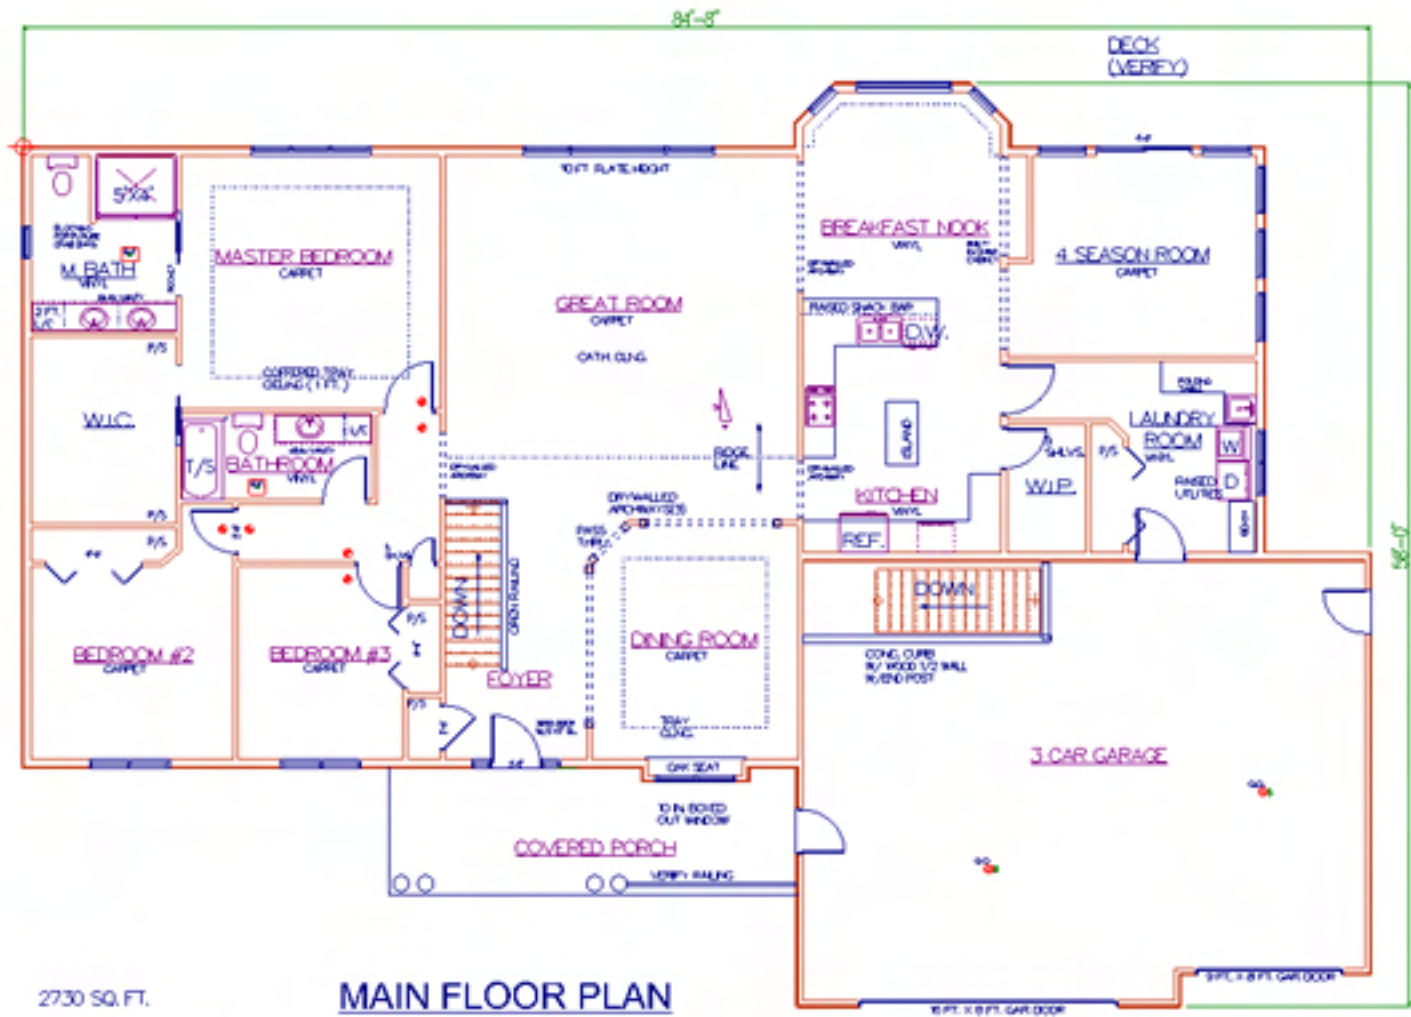

2730 SQ. FT.

## KENTWOOD

2730 SQ. FT.

### MAIN FLOOR PLAN