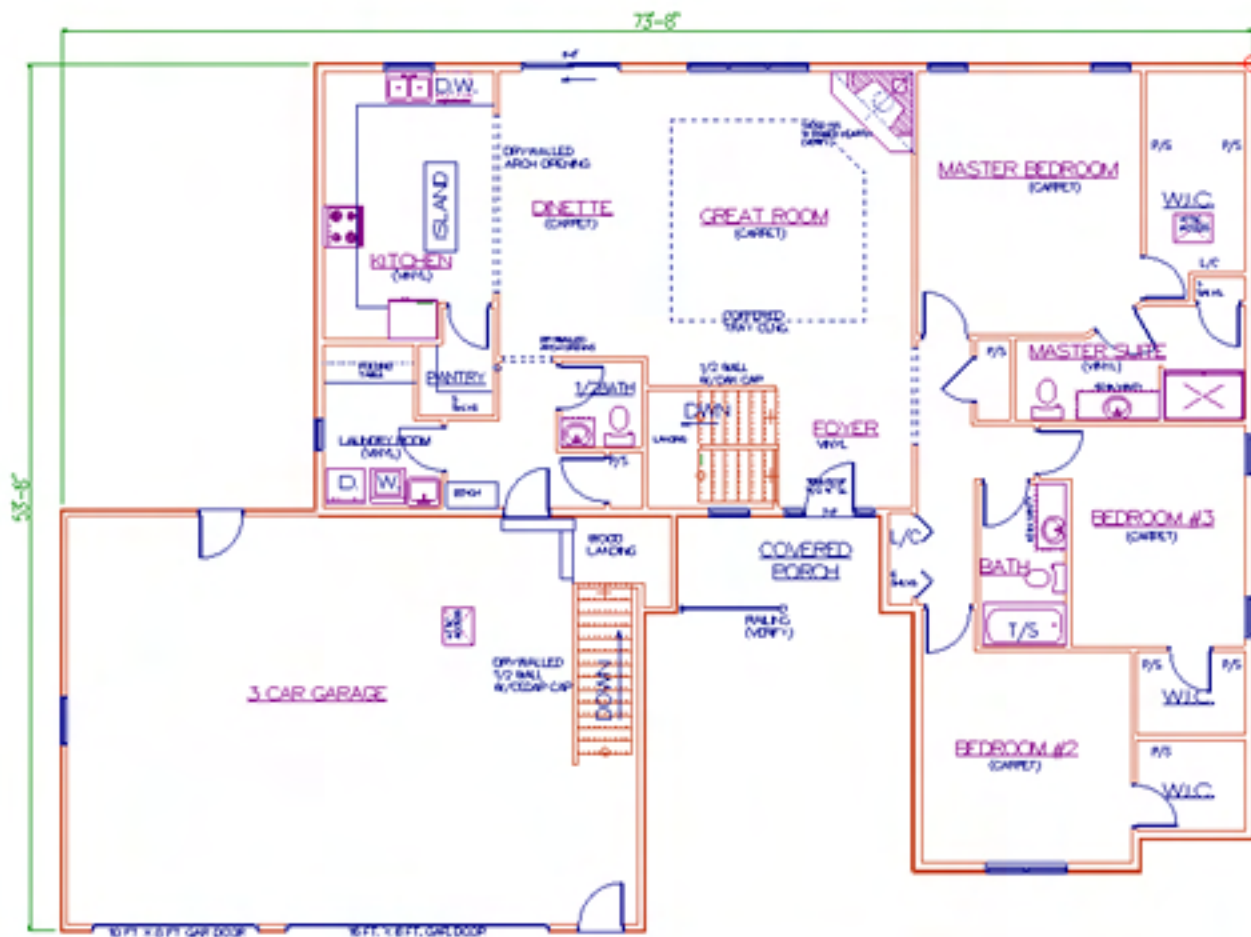

PROSPECT

2100 SQ. FT.

2100 SQ. FT.

MAIN FLOOR PLAN