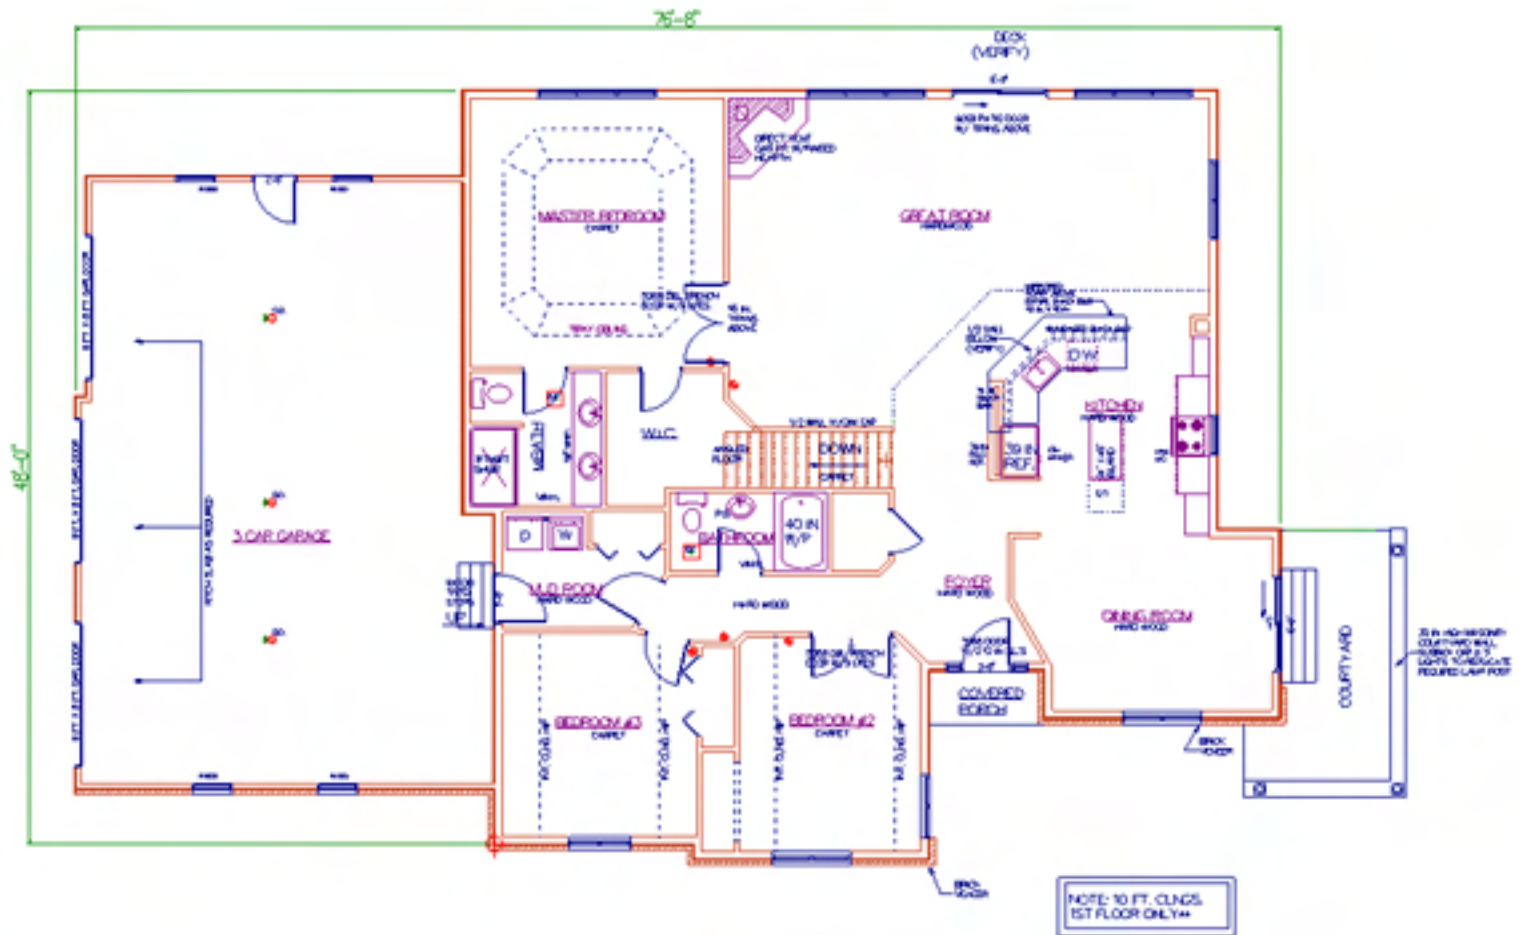

2162 SQ. FT. MAIN FLOOR

WINDSONG

2186 SQ. FT.

MAIN FLOOR PLAN